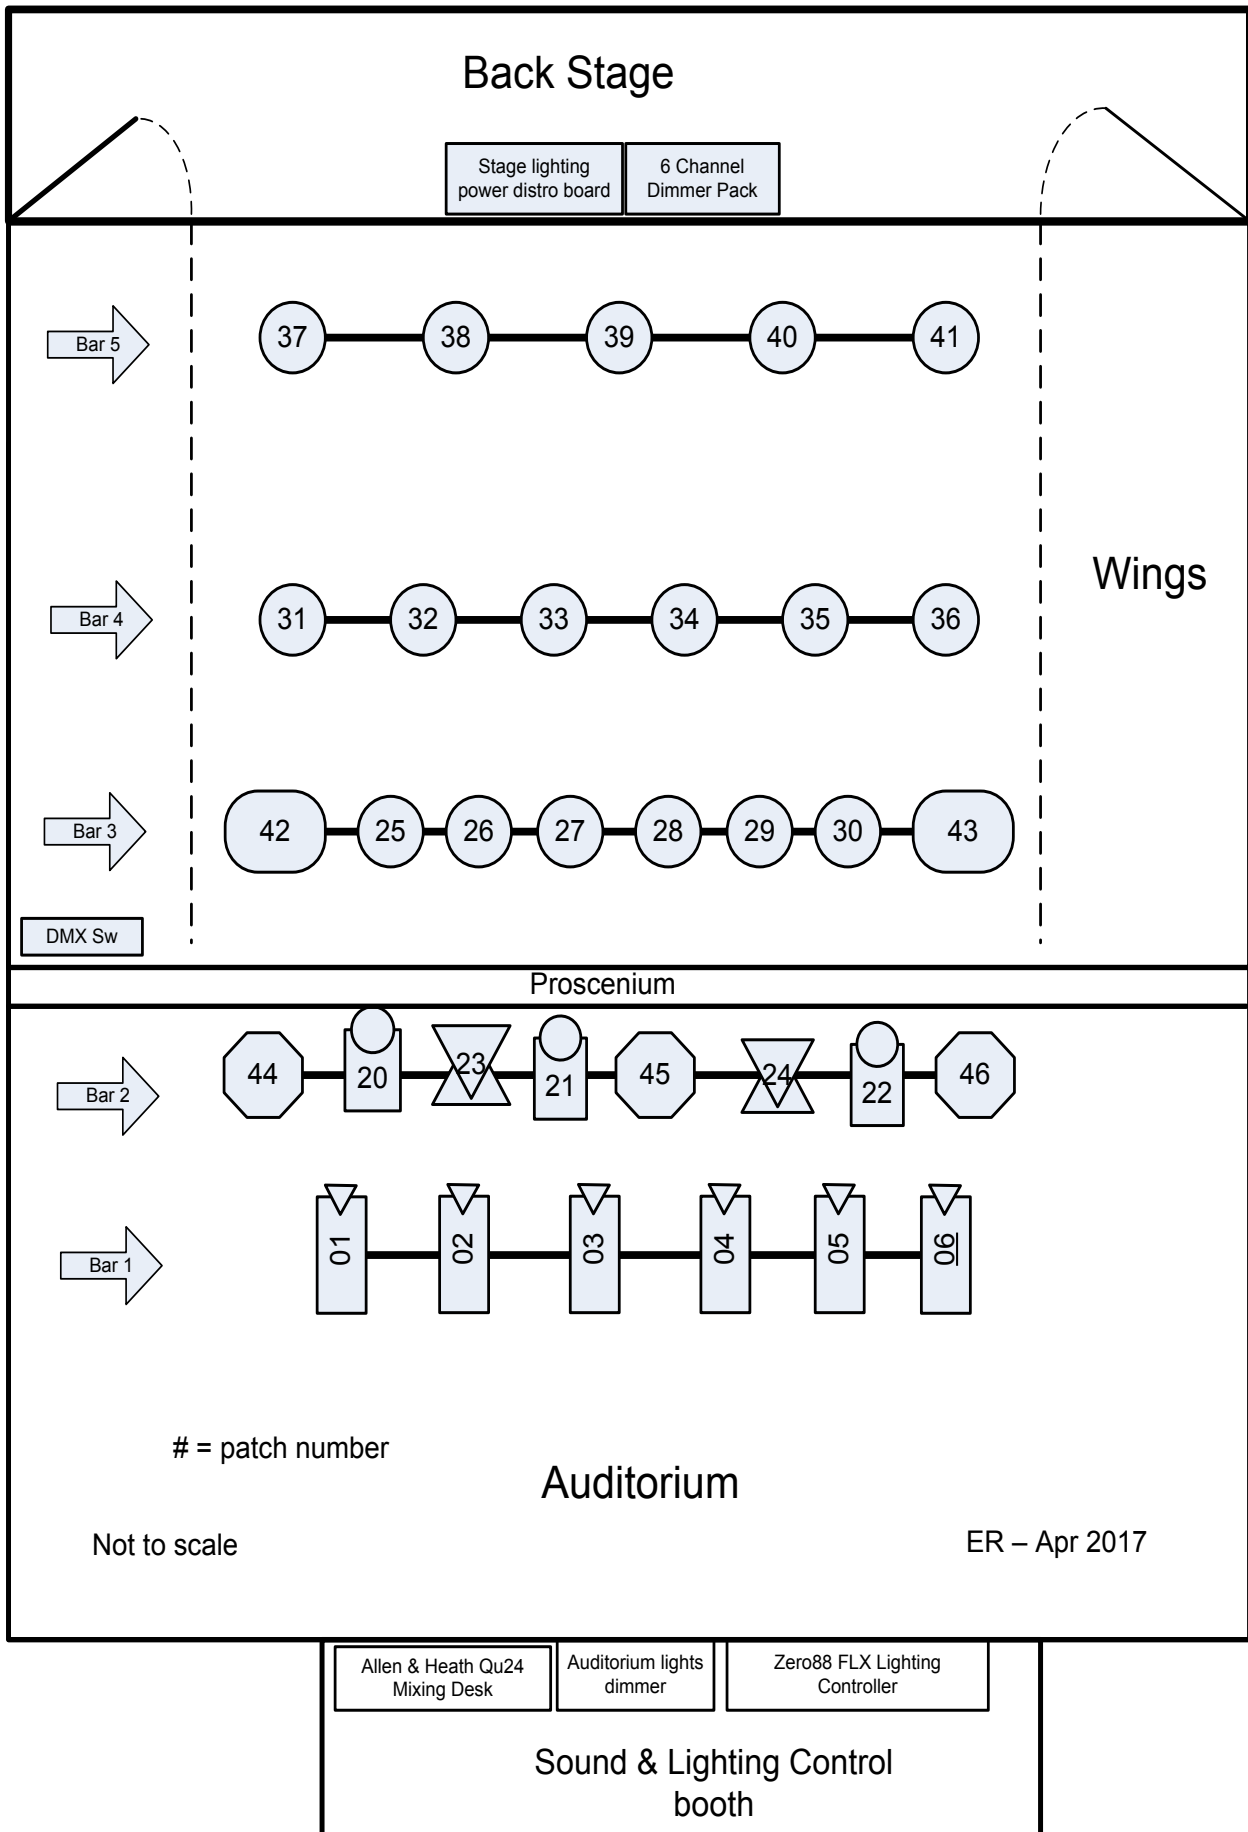

# Century Theatre – Standard stage lighting plan.

# Schedule

Lamp Patch Channel	Type	Profile	DMX
01	ETC Source 4 Junior profile	Dimmer	1
02	ETC Source 4 Junior profile	Dimmer	2
03	ETC Source 4 Junior profile	Dimmer	3
04	ETC Source 4 Junior profile	Dimmer	4
05	ETC Source 4 Junior profile	Dimmer	5
06	ETC Source 4 Junior profile	Dimmer	6
44	Chauvet Colorado 2 Quad Zoom VW	2QZVW 10 Ch	300
20	Selecon PL1 4 Col	PL1 8 Bit	40
23	Chauvet Colorado 1 Quad Zoom	?	70
21	Selecon PL1 4 Col	PL1 8 Bit	49
45	Chauvet Colorado 2 Quad Zoom VW	2QZVW 10 Ch	310
24	Chauvet Colorado 1 Quad Zoom	?	77
22	Selecon PL1 4 Col	PL1 8 Bit	58
46	Chauvet Colorado 2 Quad Zoom VW	2QZVW 10 Ch	320
42	Chauvet Rogue 1 Spot	16 Channel	220
25	Chauvet Colordash ParQuad 18	6 Channel	100
26	Chauvet Colordash ParQuad 18	6 Channel	106
27	Chauvet Colordash ParQuad 18	6 Channel	112
28	Chauvet Colordash ParQuad 18	6 Channel	118
29	Chauvet Colordash ParQuad 18	6 Channel	124
30	Chauvet Colordash ParQuad 18	6 Channel	130
43	Chauvet Rogue 1 Spot	16 Channel	236
31	Chauvet Colordash ParQuad 18	6 Channel	136
32	Chauvet Colordash ParQuad 18	6 Channel	142
33	Chauvet Colordash ParQuad 18	6 Channel	148
34	Chauvet Colordash ParQuad 18	6 Channel	154
35	Chauvet Colordash ParQuad 18	6 Channel	160
36	Chauvet Colordash ParQuad 18	6 Channel	166
37	Chauvet Colordash ParQuad 18	6 Channel	172
38	Chauvet Colordash ParQuad 18	6 Channel	178
39	Chauvet Colordash ParQuad 18	6 Channel	184
40	Chauvet Colordash ParQuad 18	6 Channel	190
41	Chauvet Colordash ParQuad 18	6 Channel	196
	Haze machine smoke	N/A	350
	Haze machine fan	N/A	351

Bar 1: 6 \* 15A round pin sockets powered from Dimmer Pack

Bar 2: 6 \* 13A square pin sockets. DMX out stage right

Bar 3: 6 \* 13A square pin sockets. DMX out stage right

Bar 4: 6 \* 13A square pin sockets. DMX out stage right

Bar 5: Power daisy chained from back of stage socket. DMX socket stage right.

DMX Sw: 8 way DMX signal splitter.