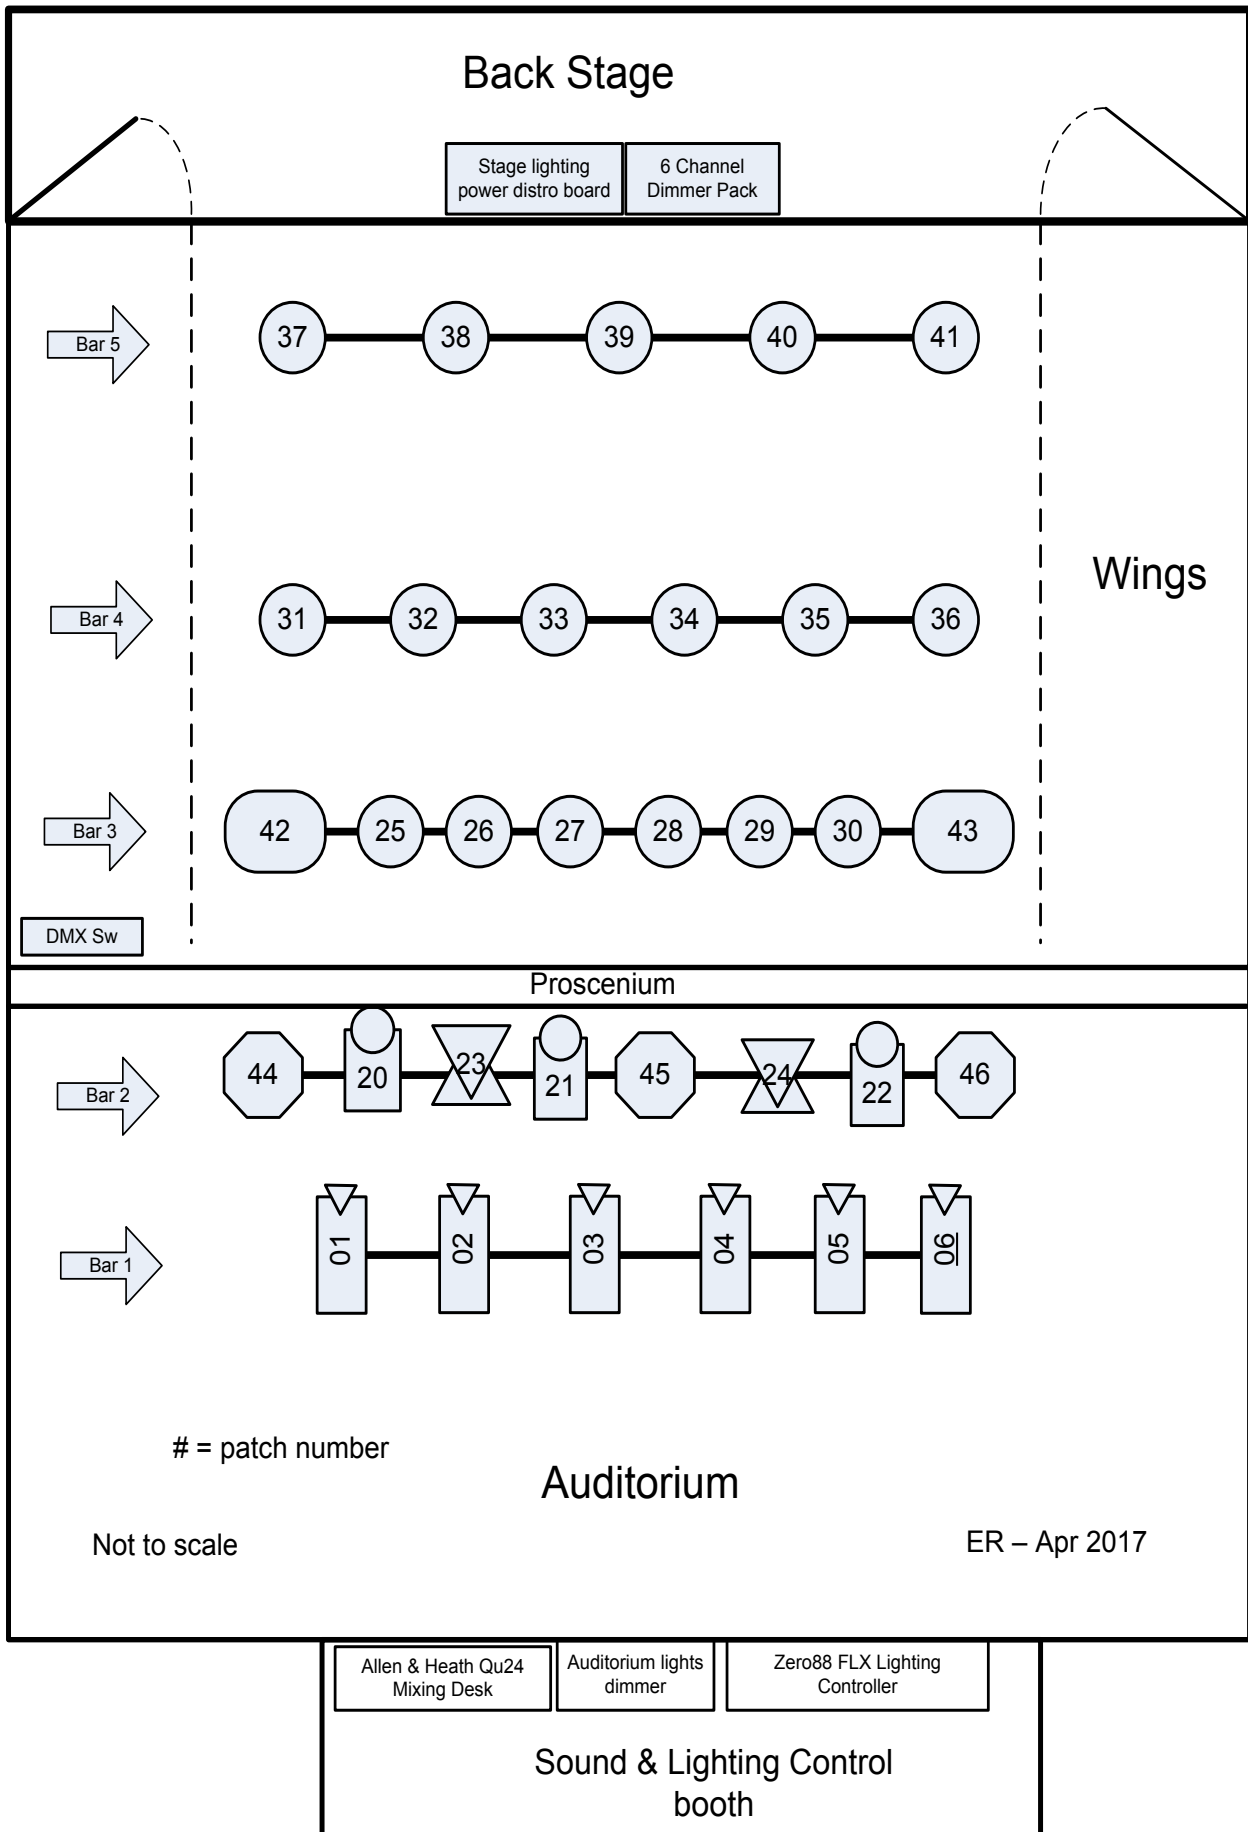

Century Theatre – Standard stage lighting plan.

Schedule

Lamp Patch Channel	Type	Profile	DMX
01	ETC Source 4 Junior profile	Dimmer	1
02	ETC Source 4 Junior profile	Dimmer	2
03	ETC Source 4 Junior profile	Dimmer	3
04	ETC Source 4 Junior profile	Dimmer	4
05	ETC Source 4 Junior profile	Dimmer	5
06	ETC Source 4 Junior profile	Dimmer	6
44	Chauvet Colorado 2 Quad Zoom VW	2QZVW 10 Ch	300
20	Selecon PL1 4 Col	PL1 8 Bit	40
23	Chauvet Colorado 1 Quad Zoom	?	70
21	Selecon PL1 4 Col	PL1 8 Bit	49
45	Chauvet Colorado 2 Quad Zoom VW	2QZVW 10 Ch	310
24	Chauvet Colorado 1 Quad Zoom	?	77
22	Selecon PL1 4 Col	PL1 8 Bit	58
46	Chauvet Colorado 2 Quad Zoom VW	2QZVW 10 Ch	320
42	Chauvet Rogue 1 Spot	16 Channel	220
25	Chauvet Colordash ParQuad 18	6 Channel	100
26	Chauvet Colordash ParQuad 18	6 Channel	106
27	Chauvet Colordash ParQuad 18	6 Channel	112
28	Chauvet Colordash ParQuad 18	6 Channel	118
29	Chauvet Colordash ParQuad 18	6 Channel	124
30	Chauvet Colordash ParQuad 18	6 Channel	130
43	Chauvet Rogue 1 Spot	16 Channel	236
31	Chauvet Colordash ParQuad 18	6 Channel	136
32	Chauvet Colordash ParQuad 18	6 Channel	142
33	Chauvet Colordash ParQuad 18	6 Channel	148
34	Chauvet Colordash ParQuad 18	6 Channel	154
35	Chauvet Colordash ParQuad 18	6 Channel	160
36	Chauvet Colordash ParQuad 18	6 Channel	166
37	Chauvet Colordash ParQuad 18	6 Channel	172
38	Chauvet Colordash ParQuad 18	6 Channel	178
39	Chauvet Colordash ParQuad 18	6 Channel	184
40	Chauvet Colordash ParQuad 18	6 Channel	190
41	Chauvet Colordash ParQuad 18	6 Channel	196
	Haze machine smoke	N/A	350
	Haze machine fan	N/A	351

Bar 1: 6 * 15A round pin sockets powered from Dimmer Pack

Bar 2: 6 * 13A square pin sockets. DMX out stage right

Bar 3: 6 * 13A square pin sockets. DMX out stage right

Bar 4: 6 * 13A square pin sockets. DMX out stage right

Bar 5: Power daisy chained from back of stage socket. DMX socket stage right.

DMX Sw: 8 way DMX signal splitter.